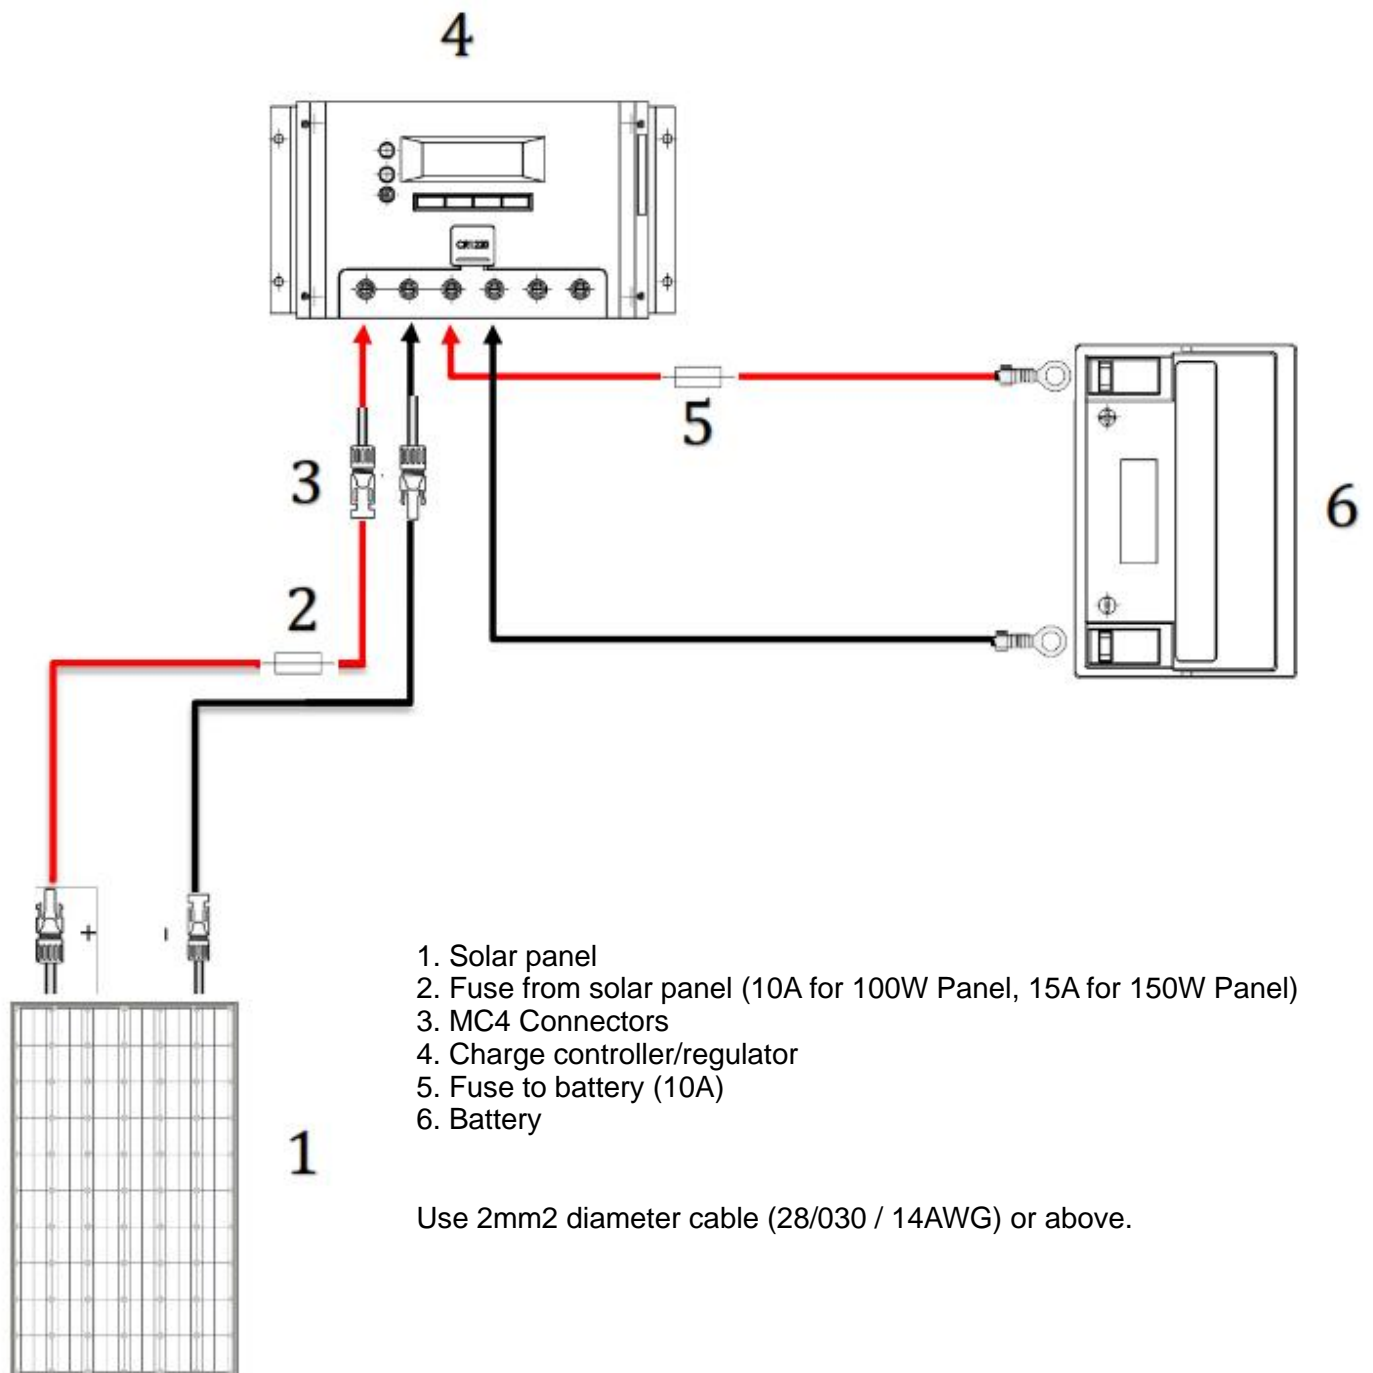

Connecting 100W/150W Solar Panel

Falcon Technical Ltd
Tel: 01928 759 239
Web: www.falcon-security.co.uk
Email: contact@falcon-security.co.uk